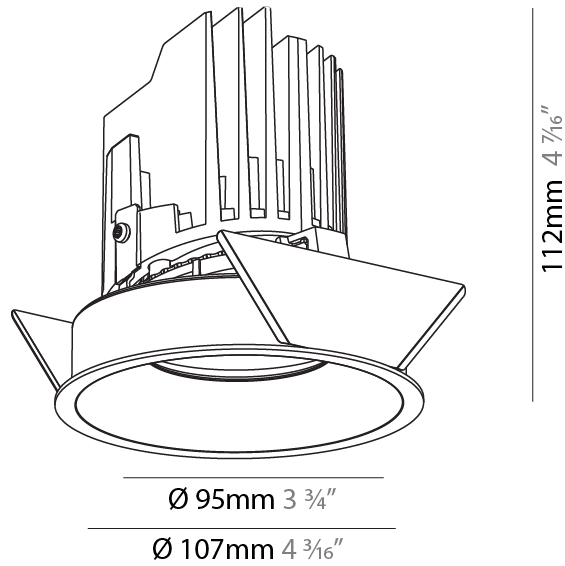

GENERAL

Series: Bioniq
Subseries: Bioniq Round Semi Adjustable
Brand: Prolight
Division: Architectural
Mounting Type: Recessed
Mounting Location: Ceiling
Subcategory: Downlight

PHYSICAL

Shape: Round
Diameter (mm): 107
Diameter (in): 4 3/16
Height (mm): 112
Height (in): 4 7/16
Ceiling Thickness (mm): 10 / 12.5 / 15
Ceiling Thickness (in): 3/8 or 1/2 or 9/16
Min. Recessing Depth (mm): 130
Min. Recessing Depth (in): 5 1/8
Light Distribution: Adjustable / Downlight
Weight (kg): 0.435
Weight (lbs): 0.96
Fixture Finish: SSR / BKV / CWI / CRY / HAB / UFT / ITA / RUA / FTG / MYG / LOD / PUS / FRO / FUP / KIA / POP / BLS / SPG / MEY / GOH / GUM / CHC / COM / ABZ / JAG / OBR / MOS / ROR
Fixture Material: Aluminum Die Cast
Cut-out Measurements: 98mm / 3 7/8"

ELECTRICAL

Lamp Type: LED (Zhaga Standard)
Total Output Wattage (W): 15
Dimming: Dali Dimming
Driver Included: No
Driver Location: Recessed Housing
Driver Type: Constant Current - 120Vac
Housing: See components
Input Voltage (V): 120
Constant Current (MA): 350

LED

Number of LEDs: 1
Color Temperature (°K): Warm Dim
Max. Delivered Lumen (lm): 760
Nominal Lumen (lm): 1140
CRI: >90 CRI
Lamp Life (hrs): 50000

OPTICAL

Reflector: 20 / 40 / 60
Adjustability: Rotational 355°, Tilt 10°

RATINGS AND CERTIFICATIONS

Certified By: Certified for North American Standards
IP rating: IP20