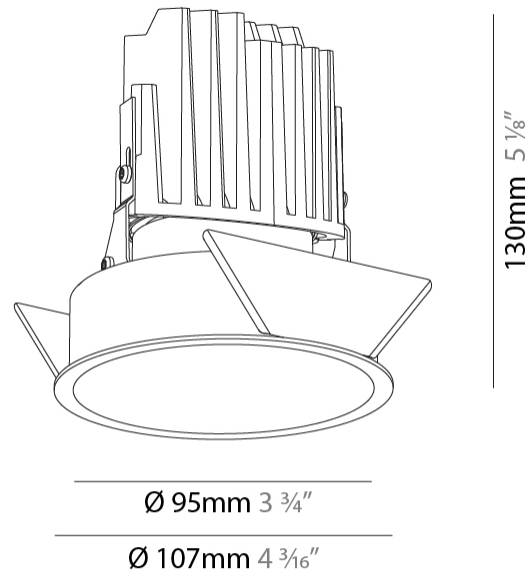

GENERAL

Series: Bioniq
Subseries: Bioniq Round Deep
Brand: Prolicht
Division: Architectural
Mounting Type: Recessed
Mounting Location: Ceiling
Subcategory: Downlight

PHYSICAL

Shape: Round
Diameter (mm): 107
Diameter (in): 4 3/16
Height (mm): 130
Height (in): 5 1/8
Ceiling Thickness (mm): 10 / 12.5 / 15
Ceiling Thickness (in): 3/8 or 1/2 or 9/16
Min. Recessing Depth (mm): 150
Min. Recessing Depth (in): 5 7/8
Light Distribution: Downlight
Weight (kg): 0.506
Weight (lbs): 1.12
Fixture Finish: SSR / BKV / CWI / CRY / HAB / UFT / ITA / RUA / FTG / MYG / LOD / PUS / FRO / FUP / KIA / POP / BLS / SPG / MEY / GOH / GUM / CHC / COM / ABZ / JAG / OBR / MOS / ROR
Fixture Material: Aluminum Die Cast
Cut-out Measurements: 98mm / 3 7/8"

ELECTRICAL

Lamp Type: LED (Zhaga Standard)
Total Output Wattage (W): 15
Dimming: Dali Dimming
Driver Included: No
Driver Location: Recessed Housing
Driver Type: Constant Current - 120Vac
Housing: See components
Input Voltage (V): 120
Constant Current (MA): 350

LED

Number of LEDs: 1
Color Temperature (°K): Warm Dim
Max. Delivered Lumen (lm): 760
Nominal Lumen (lm): 1140
CRI: >90 CRI

OPTICAL

Reflector: 20 / 40 / 60

RATINGS AND CERTIFICATIONS

Certified By: Certified for North American Standards
IP rating: IP20